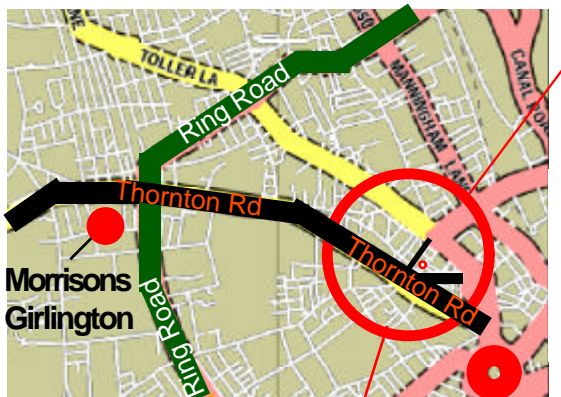

### DIRECTION FROM CITY CENTRE

Take THORNTON ROAD from Police HQ.  
Follow signs Thornton  
Proceed through lights at Legrams Lane.  
Proceed through lights at Preston Street.  
Pass Grattan Warehouse on left.  
Pass City road junction on right.  
Hollings Road is next right.

### DIRECTION FROM M606

At roundabout take third exit signpost RING ROAD KEIGHLEY  
Follow RING ROAD to Morrisons Supermarket, Girlington  
Turn right into Thornton Road  
At Grattan warehouse, turn left into Hollings Road