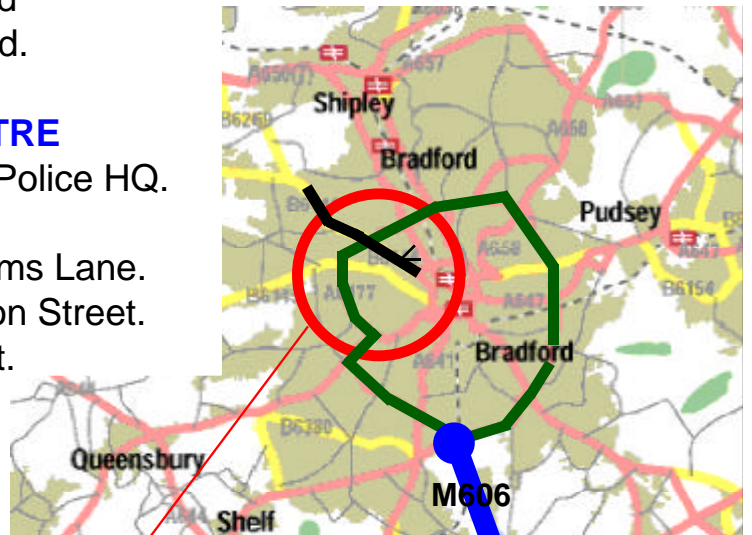

### DIRECTION FROM CITY CENTRE

Take THORNTON ROAD from Police HQ.  
Follow signs Thornton  
Proceed through lights at Legrams Lane.  
Proceed through lights at Preston Street.  
Pass Grattan Warehouse on left.  
Pass City road junction on right.  
Hollings Road is next right.

### DIRECTION FROM M606

At roundabout take third exit signpost RING ROAD KEIGHLEY  
Follow RING ROAD to Morrisons Supermarket, Girlington  
Turn right into Thornton Road  
At Grattan warehouse, turn left into Hollings Road