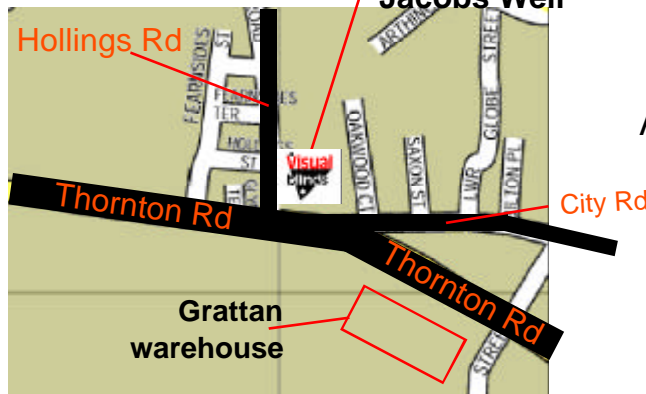

### DIRECTION FROM CITY CENTRE

Take THORNTON ROAD from Police HQ.  
Follow signs Thornton  
Proceed through lights at Legrams Lane.  
Proceed through lights at Preston Street.  
Pass Grattan Warehouse on left.  
Pass City road junction on right.  
Hollings Road is next right.

### DIRECTION FROM M606

At roundabout take third exit signpost RING ROAD KEIGHLEY  
Follow RING ROAD to Morrisons Supermarket, Girlington  
Turn right into Thornton Road  
At Grattan warehouse, turn left into Hollings Road